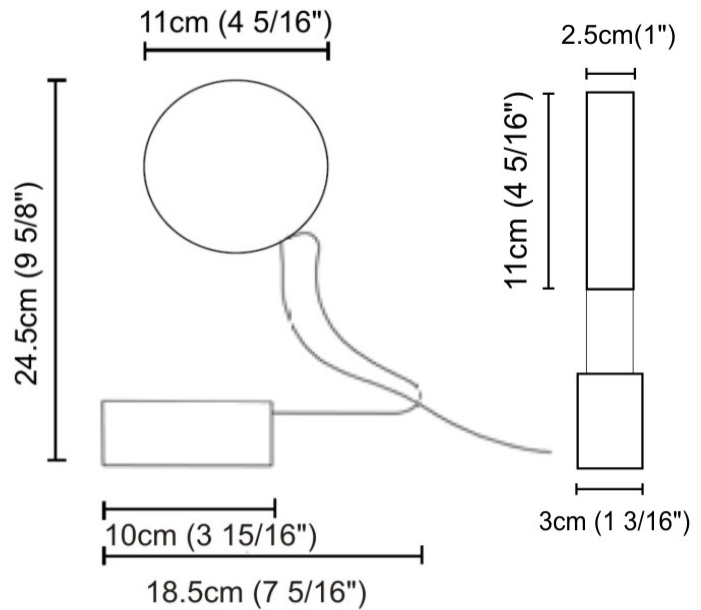

PROJECT	_____
TYPE	_____
SPECIFIER	_____
QUANTITY	_____
DATE	_____

DO NOT DISTURB PORTABLE

D134023-

base number   Finish
Options

1. To build a product code in our configurator select the specify button on the base model # product page
2. To build a manual product code on this datasheet choose from the options listed below in blue font and add the suffix to the base model #

GENERAL

Series: Do Not Disturb
Brand: Knikerboker
Division: Design
Mounting Type: Portable
Mounting Location: Table
Subcategory: Table

PHYSICAL

Shape: Round
Length (mm): 185
Length (in): 7 ⁵/₁₆
Width (mm): 30
Width (in): 1 ³/₁₆
Height (mm): 245
Height (in): 9 ⁵/₈
Light Distribution: Direct / Indirect
Diffuser: Opal
Fixture Finish: EWH / EBK / MAN / COF / PRD / SLF / GLF / CLF / BRL
Fixture Material: Metal

ELECTRICAL

Lamp Type: LED
Input Wattage (W): 8
Total Output Wattage (W): 7
Dimming: Non-Dimmable
Driver Included: Yes
Driver Location: Integrated
Driver Type: Constant Voltage - 120Vac
Driver Class: Class 2
Input Voltage (V): 120
Output Voltage (V): 24

LED

Number of LEDs: 1
Color Temperature (°K): 3000
Max. Delivered Lumen (lm): 1000
CRI: >85 CRI
Lamp Life (hrs): 50000

OPTICAL

RATINGS AND CERTIFICATIONS

Certified By: Certified for North American Standards
IP rating: IP20