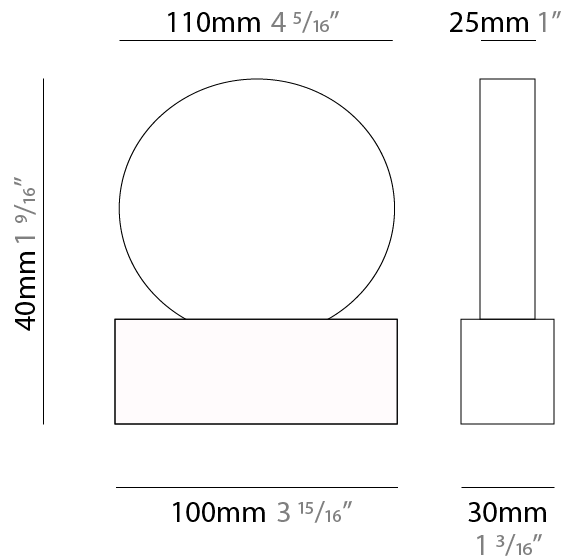

PROJECT	_____
TYPE	_____
SPECIFIER	_____
QUANTITY	_____
DATE	_____

DO NOT DISTURB PORTABLE

D134019-

base number   Finish Options

1. To build a product code in our configurator select the specify button on the base model # product page
2. To build a manual product code on this datasheet choose from the options listed below in blue font and add the suffix to the base model #

GENERAL

Series: Do Not Disturb
Brand: Knikerboker
Division: Design
Mounting Type: Portable
Mounting Location: Table
Subcategory: Table

PHYSICAL

Shape: Round
Length (mm): 110
Length (in): 4 ⁵/₁₆
Width (mm): 30
Width (in): 1 ³/₁₆
Height (mm): 140
Height (in): 5 ¹/₂
Light Distribution: Direct / Indirect
Diffuser: Opal
Fixture Finish: EWH / EBK / MAN / COF / PRD / SLF / GLF / CLF / BRL
Fixture Material: Metal

ELECTRICAL

Lamp Type: LED
Total Output Wattage (W): 8
Dimming: Non-Dimmable
Driver Included: Yes
Driver Location: Integrated
Driver Type: Constant Voltage 120Vac
Driver Class: Class 2
Input Voltage (V): 120
Output Voltage (V): 24

LED

Number of LEDs: 1
Color Temperature (°K): 3000
Max. Delivered Lumen (lm): 1000
CRI: >85 CRI

OPTICAL

RATINGS AND CERTIFICATIONS

Certified By: Certified for North American Standards
IP rating: IP20